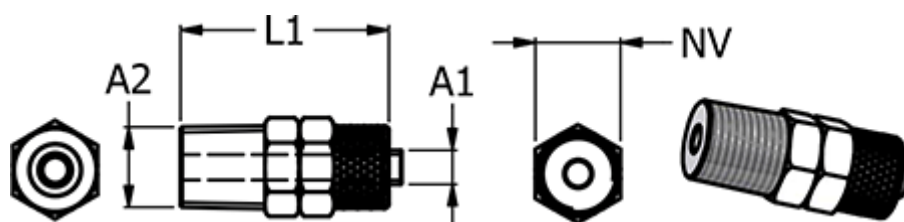

Data Sheet

Article number: 5861161410

Description: Push-on fitting 11.614-10, metal $\text{Ø}10/8\text{-R } 1/4\text{'}$
Straight connector

Measures

Hose diameter A1	= 10/8
L1	= 32
NV	= 14
Thread A2	= R 1/4"